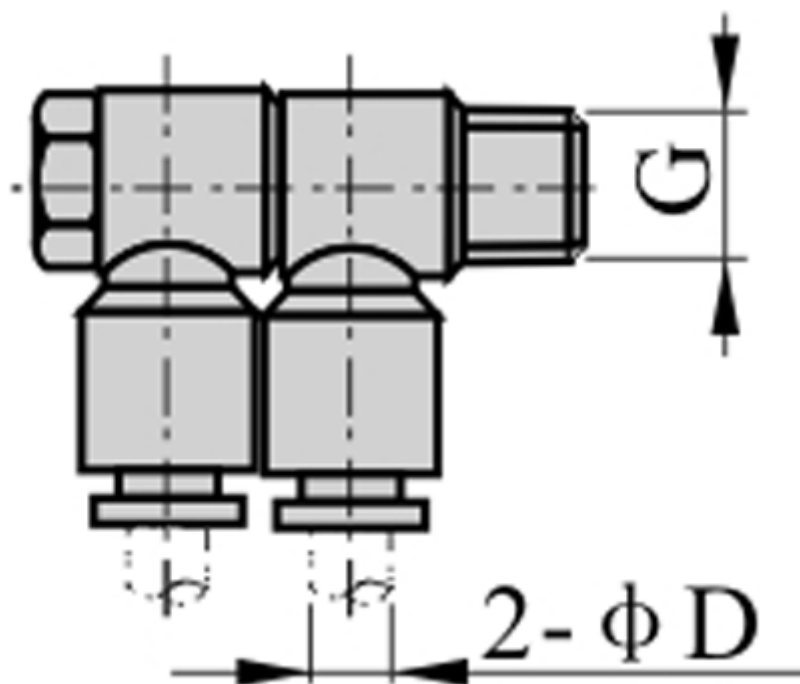

Data Sheet

Article number: 58EPHW601

Description: Fitting EPHW601 Double angle
Thread 1/8", tube diameter - 6

Measures

D = 6
Thread = 1/8"